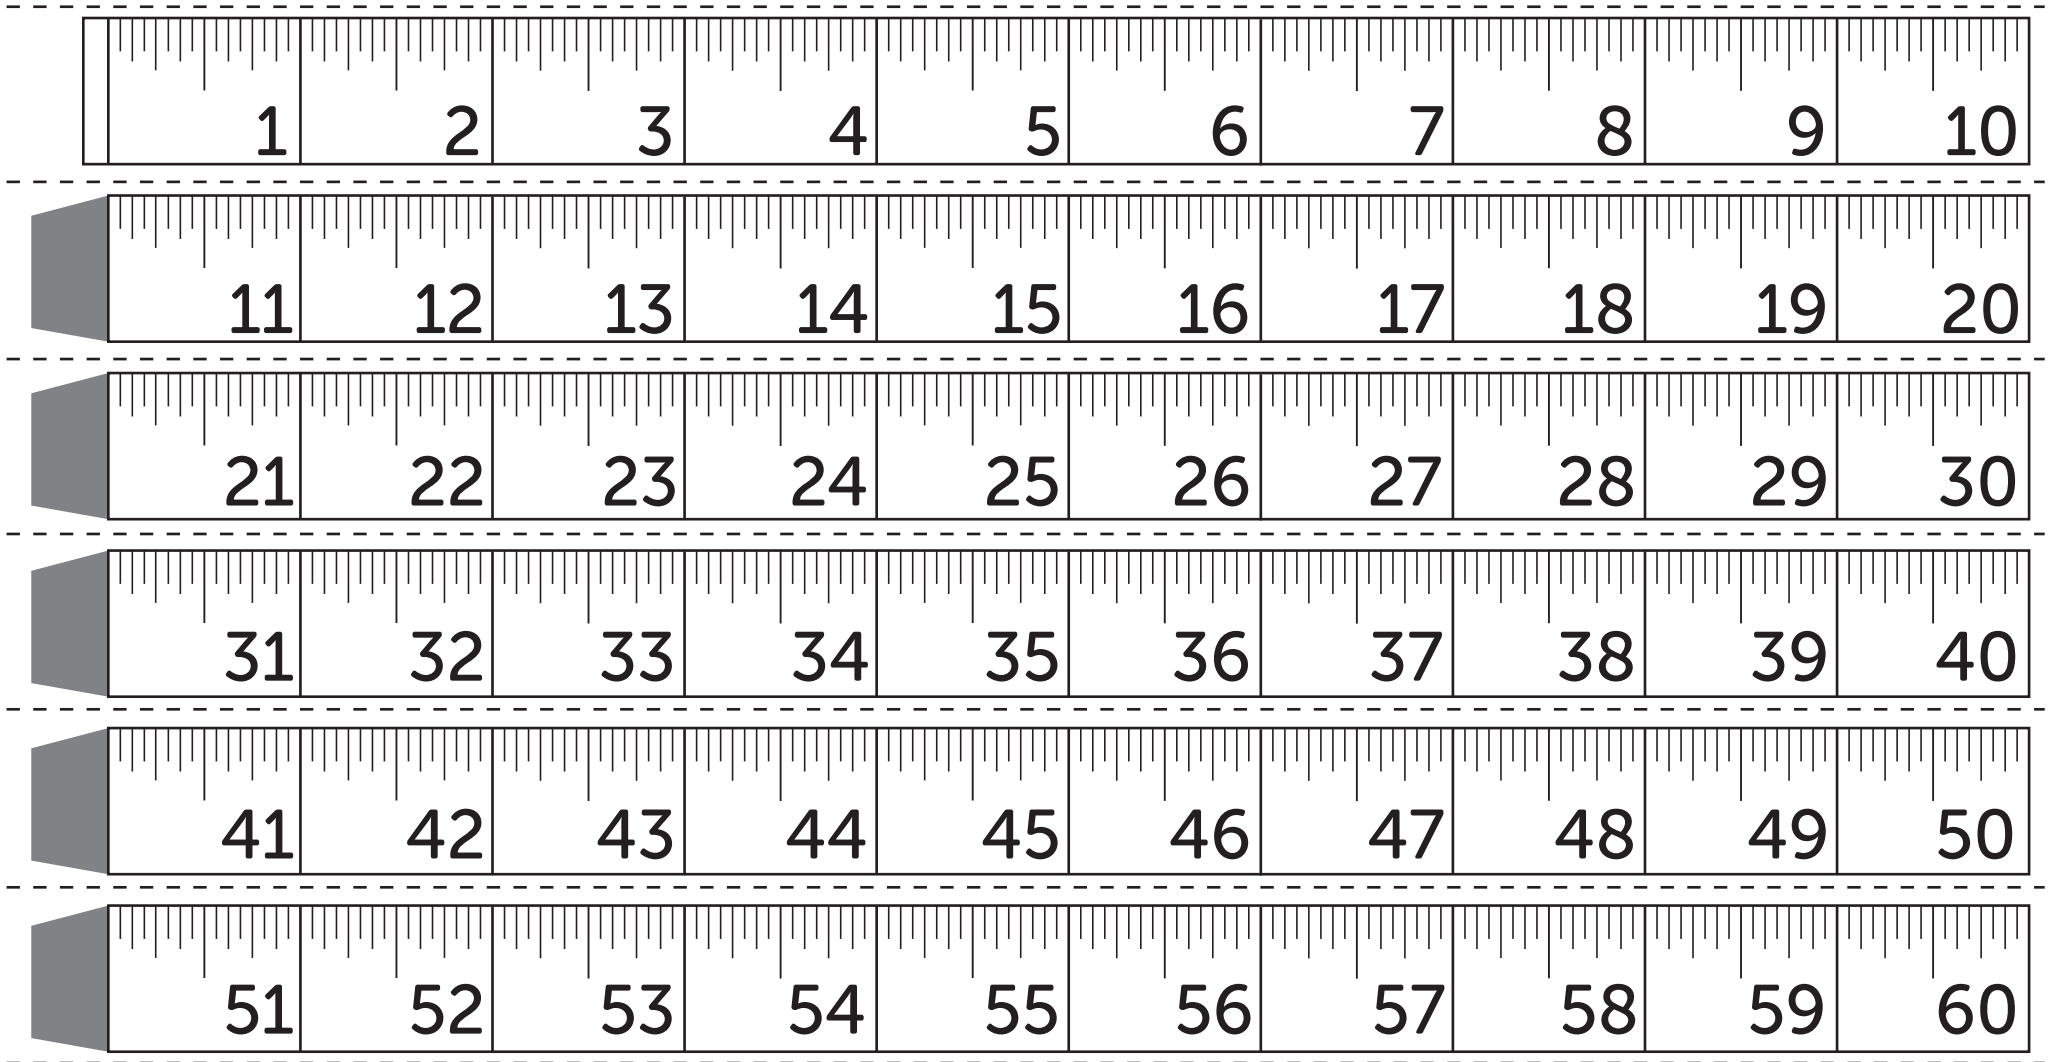

# TAPE MEASURE

60" tape measure

Printing instructions:

- Print at 100% size with no scaling (actual size on PDF printer settings)
- Cut along the dotted lines leaving the grey tabs on the edge
- Use glue or sellotape to attach the strips together, ensuring the grey tab is underneath

# TAPE MEASURE

## 150cm tape measure

Printing instructions:

- Print at 100% size with no scaling (actual size on PDF printer settings)
- Cut along the dotted lines leaving the grey tabs on the edge
- Use glue or sellotape to attach the strips together, ensuring the grey tab is underneath